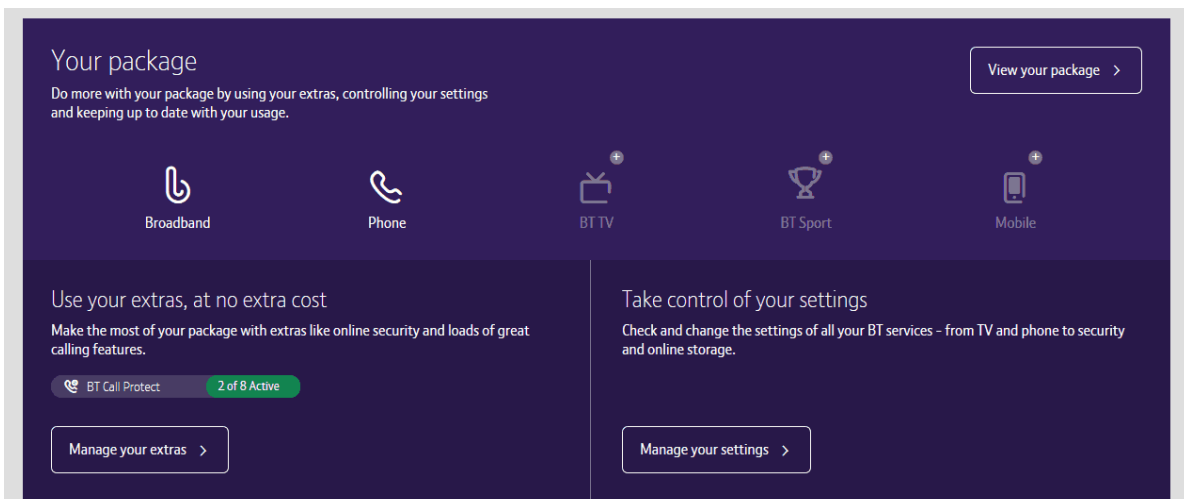

1

Go to MyBT and log in using your BT ID and Password. If you haven't got an account click the 'Sign up' button.

The screenshot shows the MyBT login interface. It features a 'BT ID' input field with a 'Forgotten BT ID?' link below it. Below that is a 'Password' input field with a 'Forgotten password?' link. A 'Remember me' checkbox is checked, and there is a 'Log in to My BT' button. At the bottom, there are links for '< Back', 'Help | Security', and a 'Quick links' section with links for 'Track your order >', 'Report or track a fault >', 'Pay a bill >', 'Get help or contact us >', and 'Download the My BT App >'. There is also a section for 'Looking for BT Yahoo! Mail?' with a link to 'Go to our email log in page >'.

BT Broadband

Step by step guide

2

Scroll down to 'Use your extras, at no extra cost' and click 'Manage your extras'

BT Broadband

Step by step guide

3

Then click 'Setup BT Parental Controls'